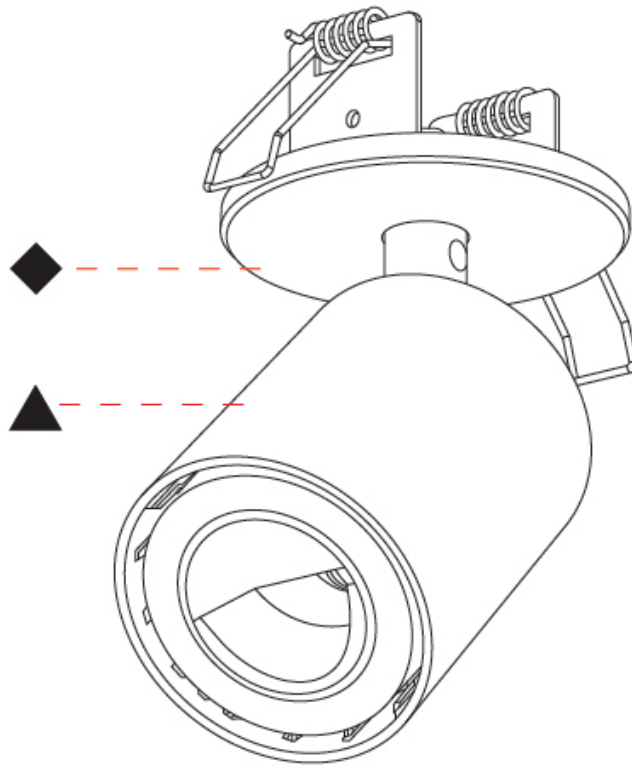

A3D357-

PROJECT _____

TYPE _____

SPECIFIER _____

QUANTITY _____

DATE _____

A