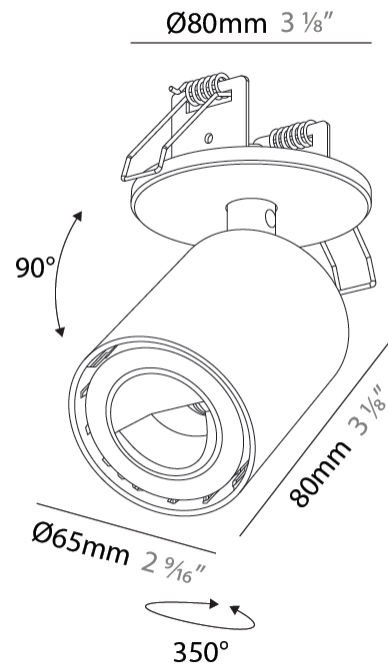

GENERAL

Series: Oiko Pro In
Brand: Prolicht
Division: Architectural
Mounting Type: Surface
Mounting Location: Ceiling
Subcategory: Wallwash

PHYSICAL

Shape: Cylinder
Diameter (mm): 65
Diameter (in): 2 ⁹/₁₆
Height (mm): 120
Depth (mm): 50
Height (in): 4 ³/₄
Depth (in): 1 ¹⁵/₁₆
Light Distribution: Adjustable / Direct
Fixture Finish: SSR / BKV / CWI / CRY / HAB / UFT / ITA / RUA / FTG / MYG / LOD / PUS / FRO / FUP / KIA / POP / BLS / SPG / MEY / GOH / GUM / CHC / COM / ABZ / JAG / OBR / MOS / ROR
Fixture Material: Aluminum
Cut-out Measurements: 68mm / 2 11/16"

ELECTRICAL

Lamp Type: LED
Input Wattage (W): 19.3
Total Output Wattage (W): 17.3
Dimming: Tri-Mode (Non-Dimming and Phase Dimming (120Vac only) and 0-10V Dimming)
Driver Included: No
Driver Location: Remote
Driver Type: Constant Current - Universal
Driver Class: Class 2
Input Voltage (V): 120 - 277
Constant Current (MA): 500

LED

Number of LEDs: 1
Color Temperature (°K): 2700 / 3000 / 3500 / 4000
Max. Delivered Lumen (lm): 1624 / 1632 / 1708 / 1724
Nominal Lumen (lm): 2040 / 2050 / 2146 / 2166
CRI: >90 CRI
Lamp Life (hrs): 50000

OPTICAL

Adjustability: Rotational 350°; Tilt 90°

RATINGS AND CERTIFICATIONS

Certified By: CSA Certified to UL and CSA Standards
IP rating: IP20