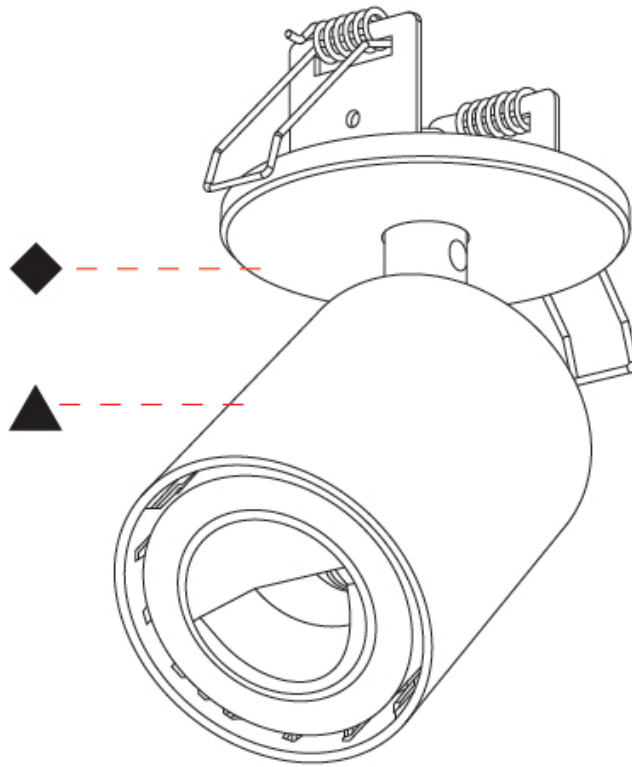

A3D342-

PROJECT _____

TYPE _____

SPECIFIER _____

QUANTITY _____

DATE _____