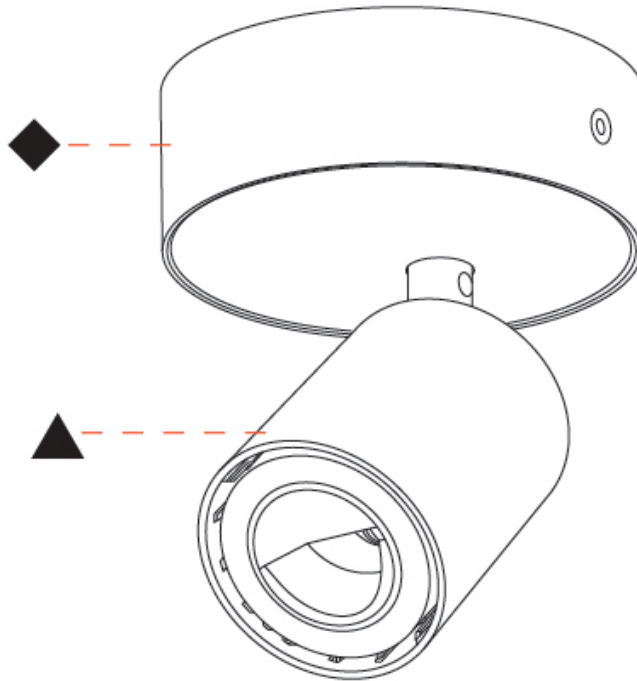

A3D347-

PROJECT

TYPE

SPECIFIER

QUANTITY

DATE

A