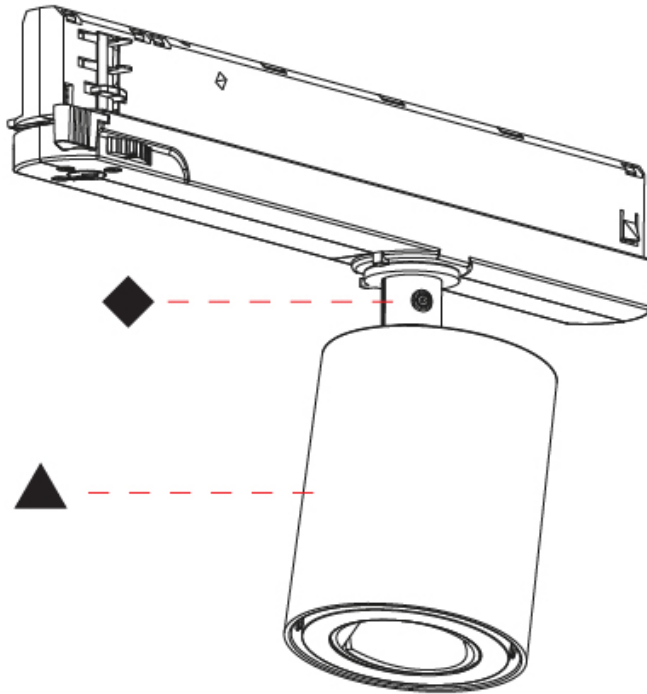

A3T206-

PROJECT	_____
TYPE	_____
SPECIFIER	_____
QUANTITY	_____
DATE	_____

A